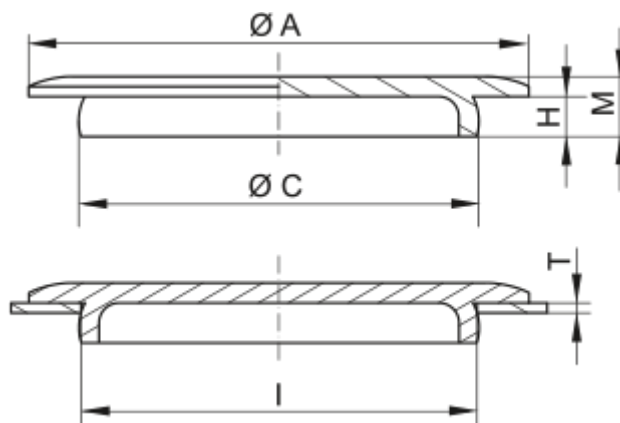

Article number: 59GPN9103043

Description: KLEE Universal flat design GPN 910 - 26,3 (Wall thickness 2,2)

Measures

A = 38

C = 27

H = 7.5

I = 26.3

M = 9.5

T = 2.2